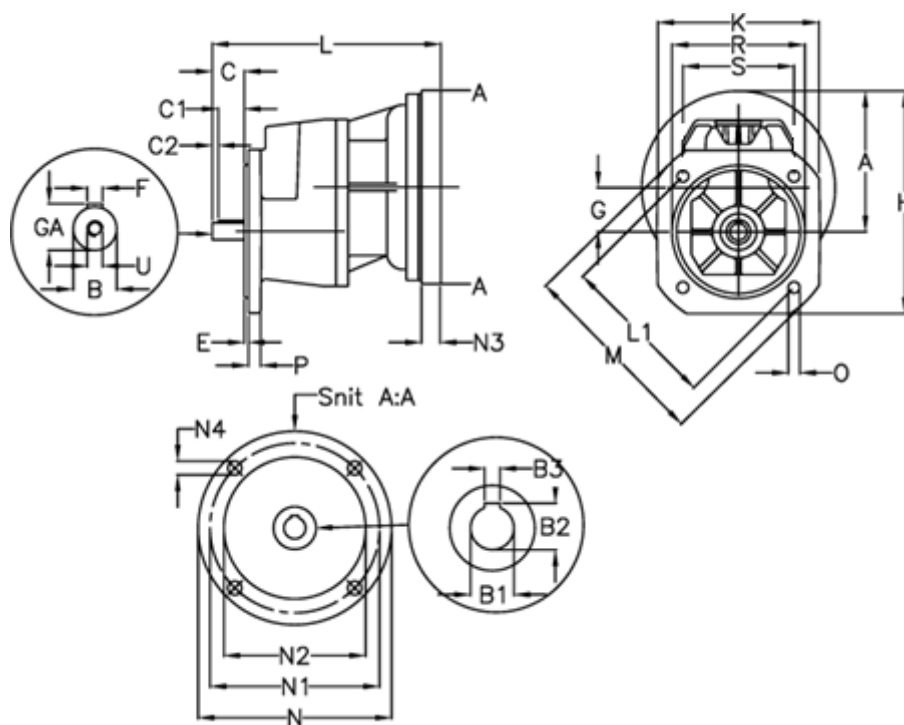

Article number: 40550100382430

Description: Single Stage Helical Gear
S 101-3,8-P80B5

Measures

A = 92.5	E = 3.5	M = 160.0	R = 110
B = 14	F = 5x5x20	N = 200	S = 95
B1 = 19	G = 36.5	N1 = 165	U = M5
B2 = 21.8	GA = 16.0	N2 = 130	
B3 = 6	H = 160.0	N3 = -	
C = 30	K = 135	N4 = M10x12	
C1 = 20	L = 208	O = 9.5	
C2 = 5	L1 = 130.0	P = 10	